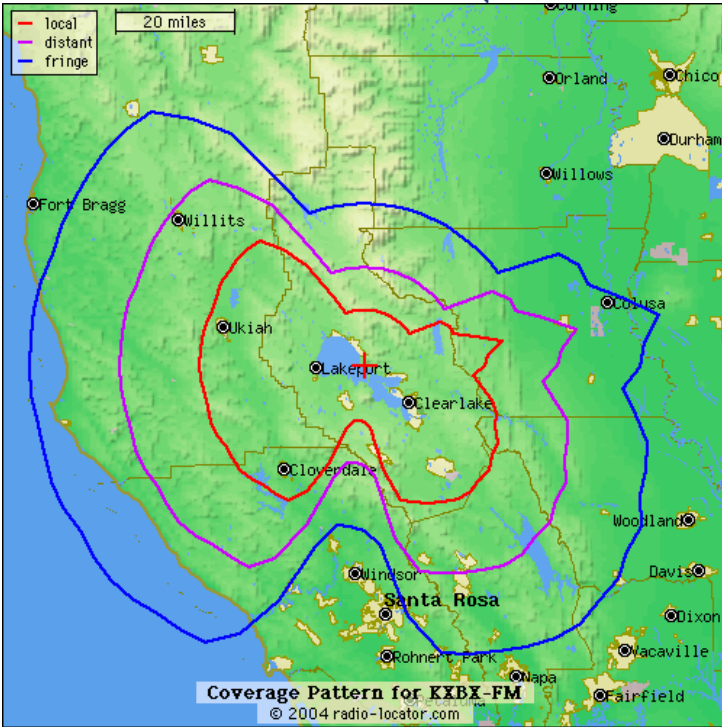

*KXBX FM - Northern California's dominant FM at 98.3!*

*KXBX FM is a positive mix of the today's hot Adult Contemporary Hits.*

*KXBX FM delivers a solid 25 - 49 demographic. Both Blue female and male professional's.*

*KXBX FM is solid music, and delivers a consistent product for those on the go!*

*KXBX FM is a high powered promotional machine. Often partnering with businesses for high level promotions.*

*If you need to speak to a very mobile and active audience, then KXBX FM is the vehicle for your business.*

## *Demo Reach*