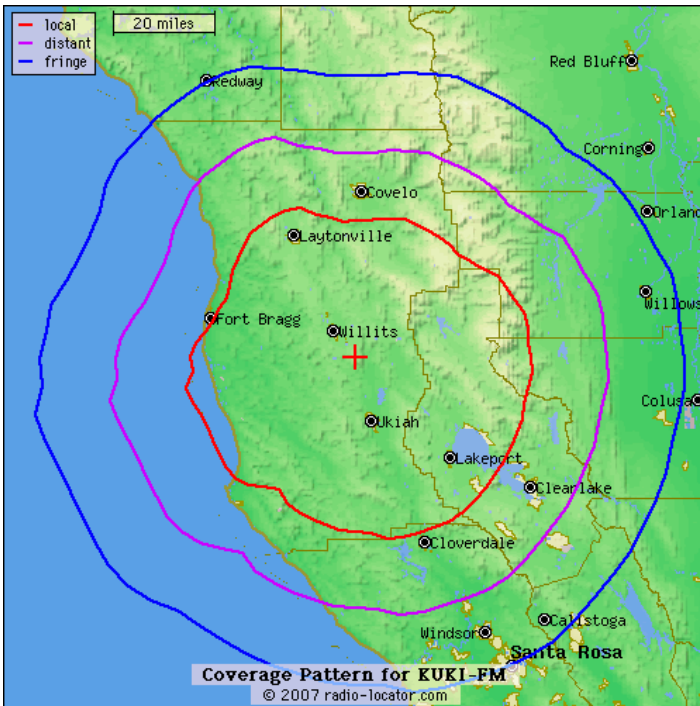

When you hear the word “heritage”, you are hearing KUKI FM.

True Country is one of Northern California’s longtime audience leaders, with home grown personalities and the best country ever recorded.

Artists like; Dolly Parton, Kenny Rogers, Emmylou Harris, The Oak Ridge Boys and more.

KUKI FM’s daily line up is lead by 20 year morning veteran Roe Edmons.

KUKI FM offers maximum market coverage with 4 translators that repeat 103.3 FM over both Lake and Mendocino Counties, and 107.1 FM in Lake County.