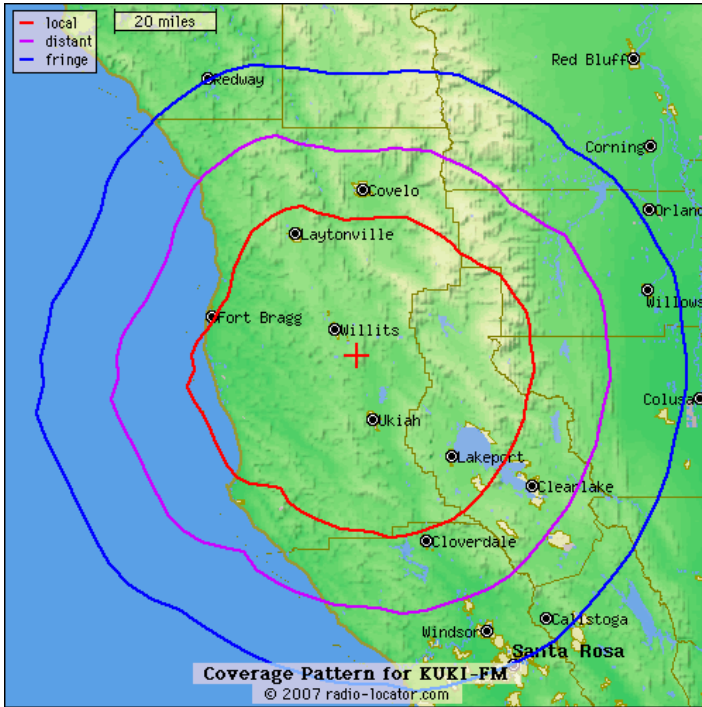

When you hear the word “heritage”, you are hearing KUKI FM.

True Country is one of Northern California’s longtime audience leaders, with home grown personalities and the best country ever recorded.

Artists like; Dolly Parton, Kenny Rogers, Emmylou Harris, The Oak Ridge Boys and more.

KUKI FM’s daily line up is lead by 20 year morning veteran Roe Edmons.

KUKI FM offers maximum market coverage with 4 translators that repeat 103.3 FM over both Lake and Mendocino Counties.

Neighborhood radio
Community Involved
Audience Friendly
Home Grown
Promotional
Dynamic

Demo Reach