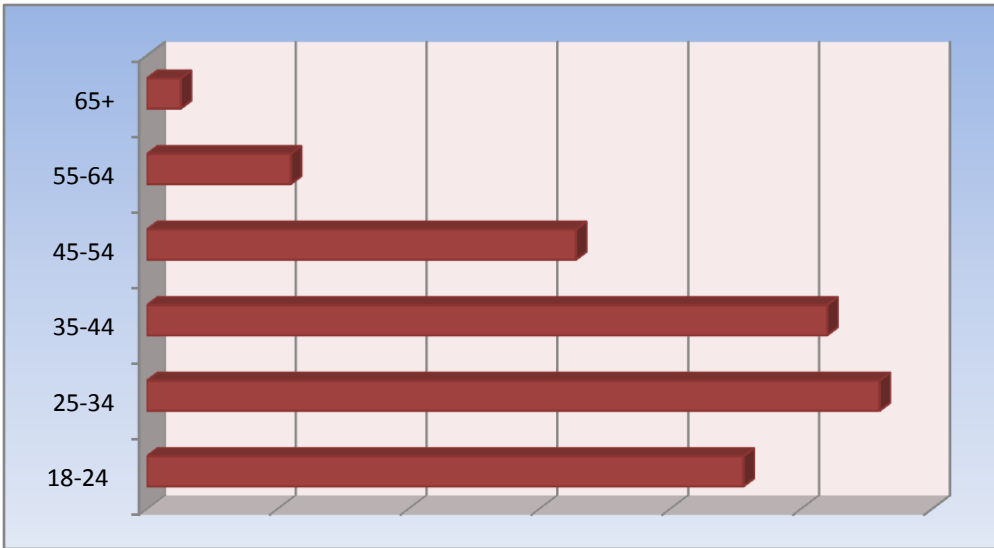

HOT COUNTRY

KSHORE 97.3 FM

KSHR
Listener Profile

Mediamark Research & Intelligence LLC, Doublebase 2009 Audience Composition based on Total Week Cume

320 Central Avenue – Ste. 519 - Coos Bay, Oregon
Ph: 541-267-2121
Fx: 541-267-5229