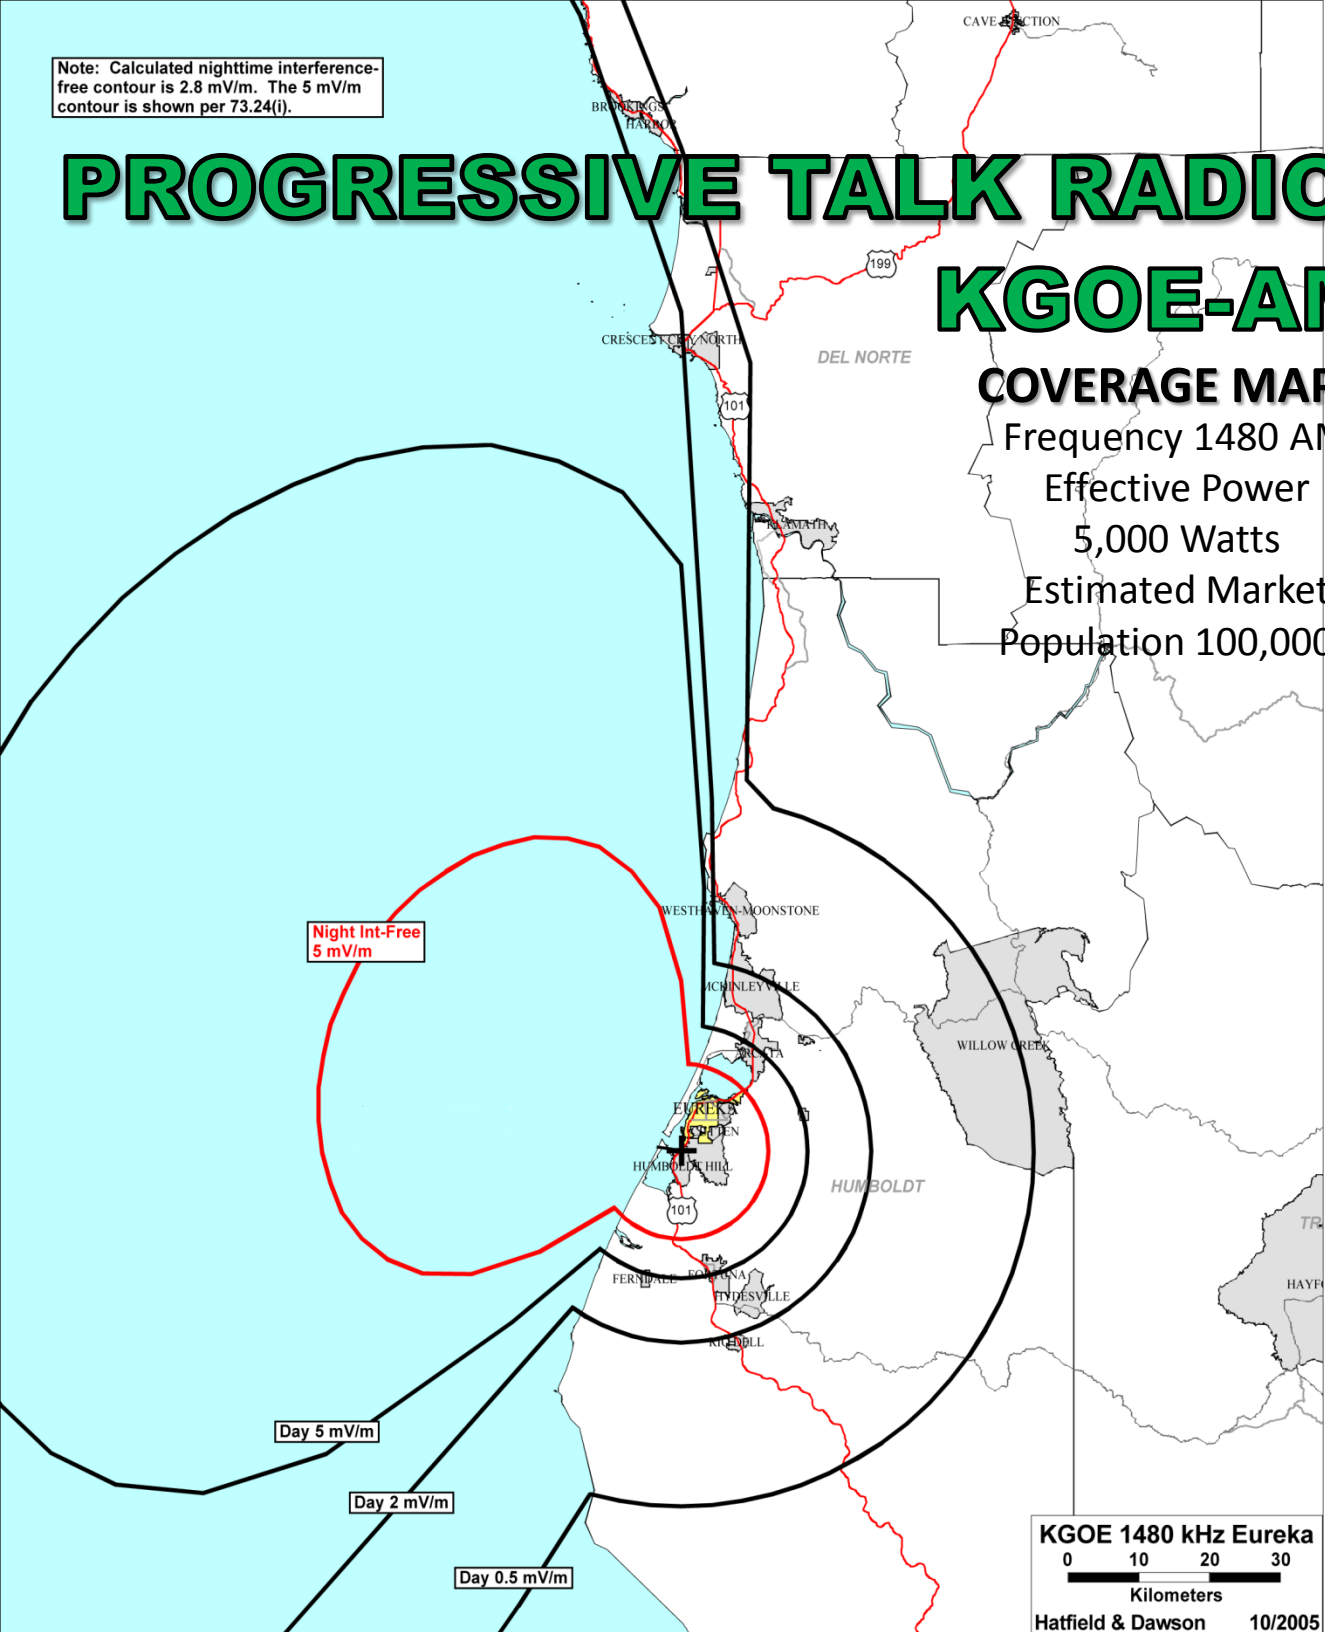

Note: Calculated nighttime interference-free contour is 2.8 mV/m. The 5 mV/m contour is shown per 73.24(i).

PROGRESSIVE TALK RADIO!

KGOE-AM

COVERAGE MAP

Frequency 1480 AM

Effective Power

5,000 Watts

Estimated Market

Population 100,000+

KGOE 1480 kHz Eureka
0 10 20 30
Kilometers
Hatfield & Dawson 10/2005

KGOE
News·Talk·Sports
1480 AM

BICOASTAL MEDIA

5640 SOUTH BROADWAY

EUREKA, CA 95503

TEL: 707-442-2000

FAX: 707-443-6848